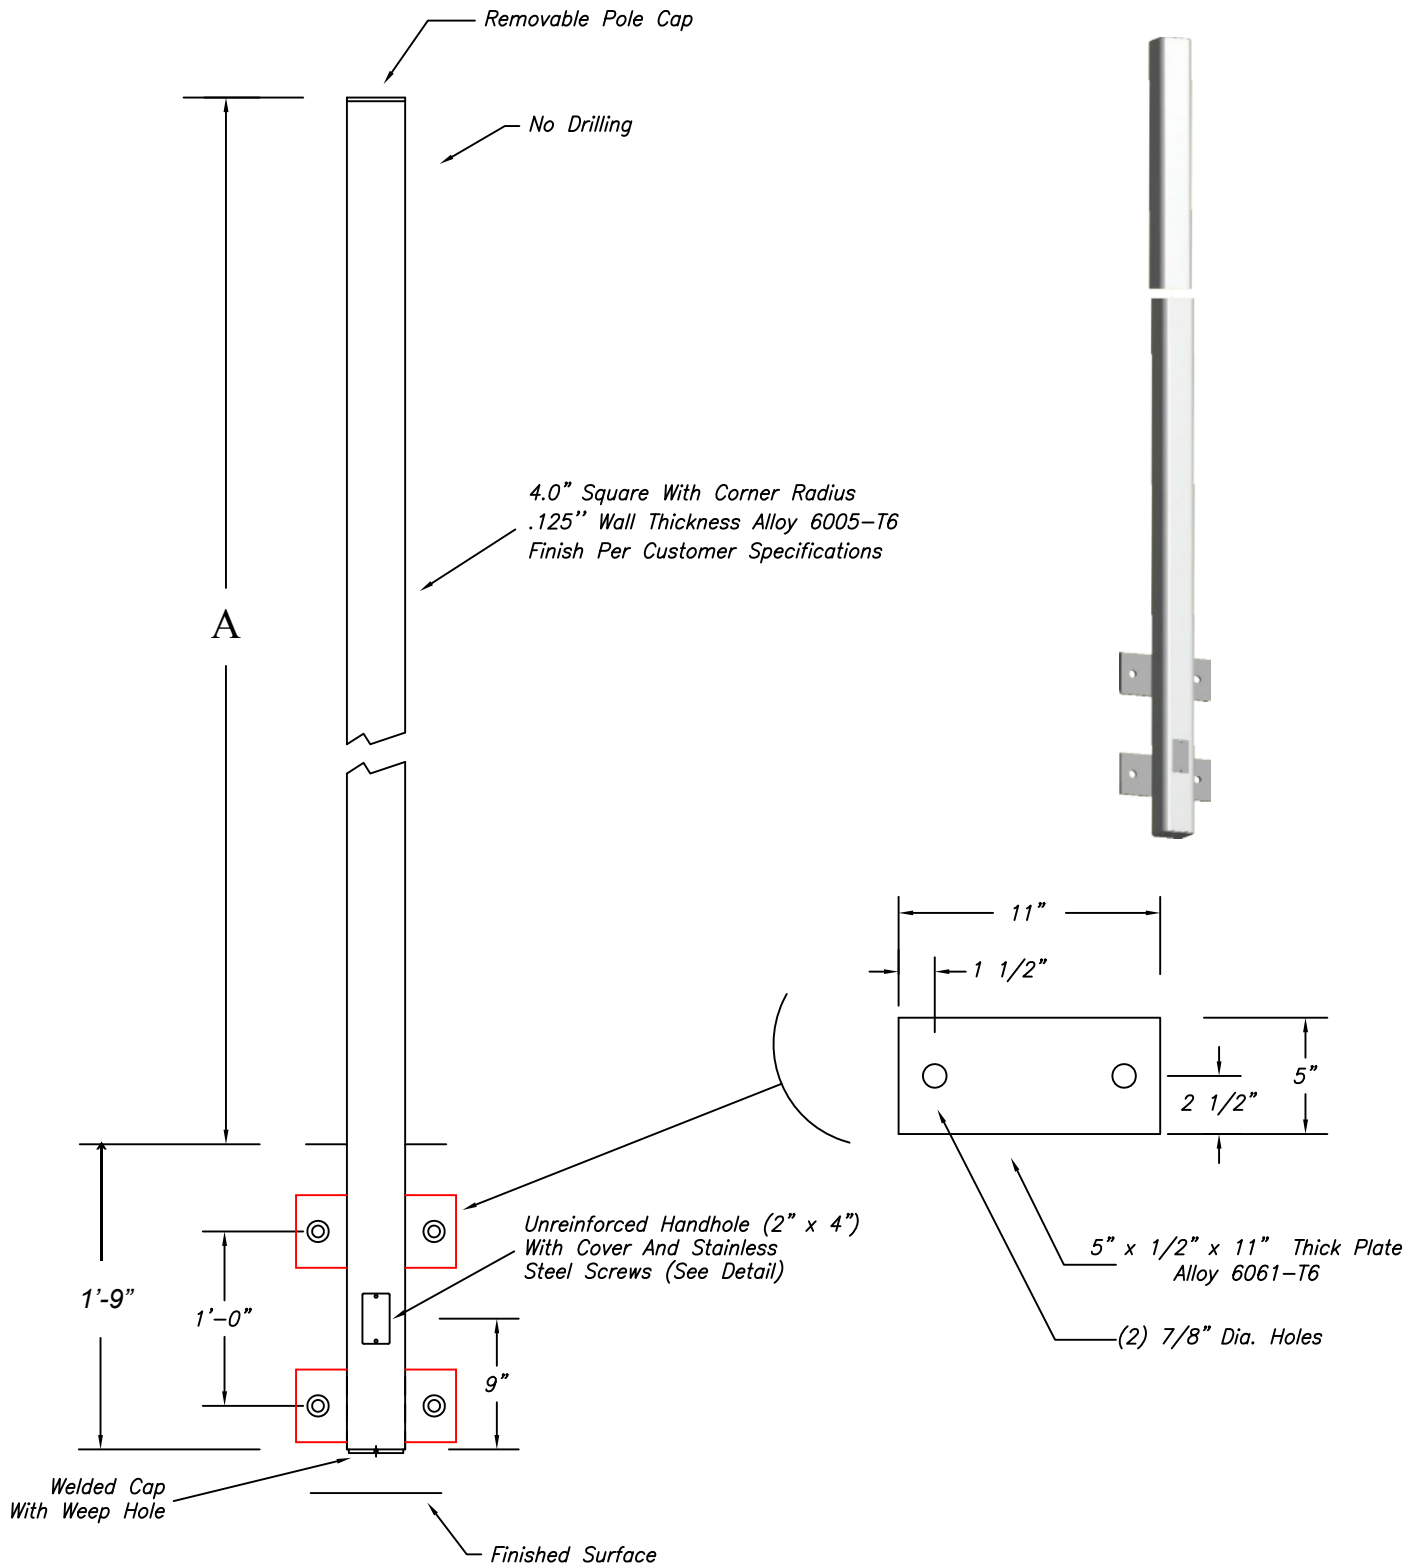

Wall Mounting Camera Pole Series WMCPxx4

Part Number	A	Max Weight
WMCP084	8'	50 lbs.
WMCP104	10'	50 lbs.
WMCP124	12'	50 lbs.
WMCP144	14'	50 lbs.

www.CameraPoles.org
(888) 368-8802